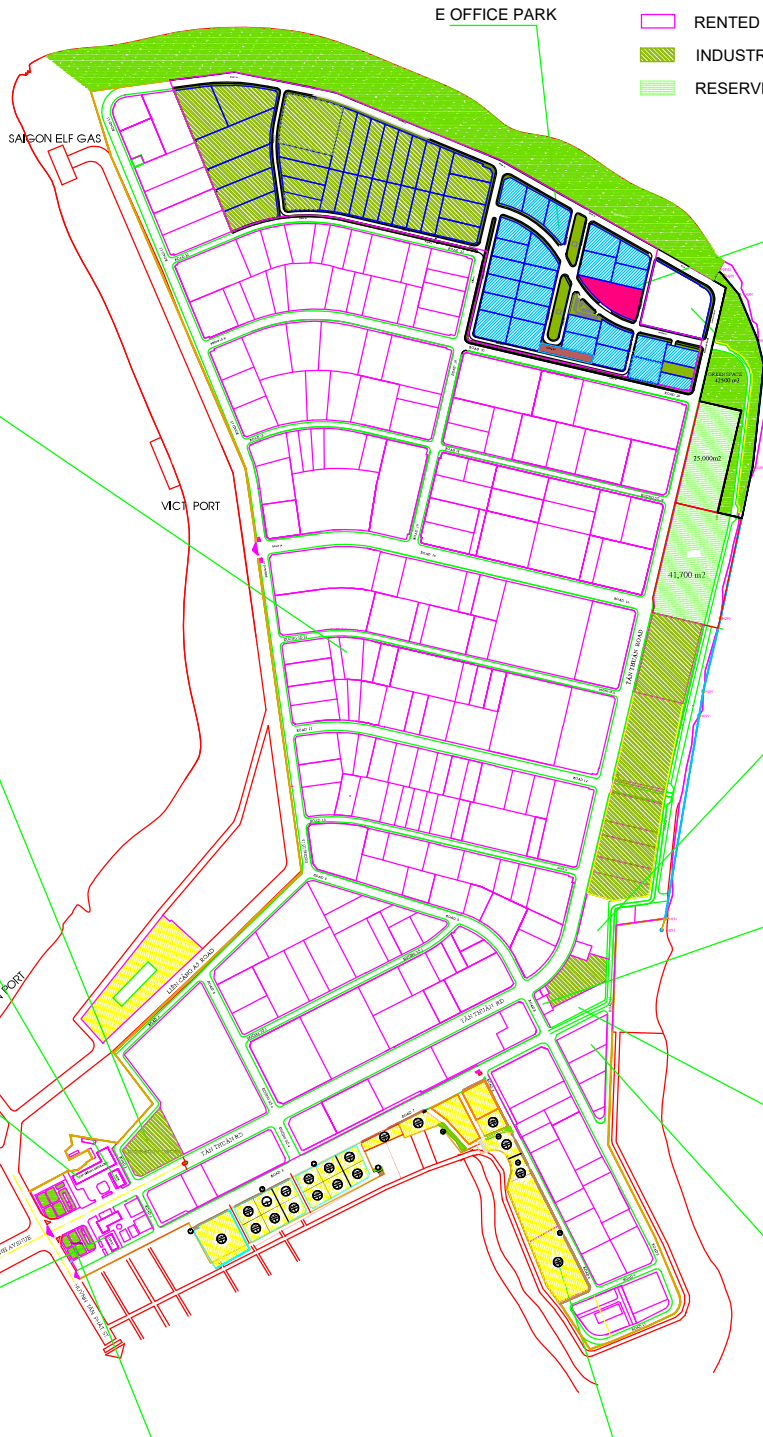

QUY HOẠCH TỔNG THỂ - KHU CHẾ XUẤT TÂN THUẬN

TAN THUAN EXPORT PROCESSING ZONE GENERAL PLANNING

SCALE 1/2000

NOTE

-  GREEN LAND AND OPEN SPACE
-  COMMERCIAL AREA
-  RENTED LAND
-  INDUSTRIAL PARK
-  RESERVE LAND

STANDARD FACTORY 標準廠房

INCUBATION CENTER 育成中心

VIETCOMBANK VCB 銀行

TAN THUAN CORPORATION 新順公司

EMPLOYEE TRAINING AND RECREATION CENTER 活動中心

TTZ GATE 新順加工出口區大門

DORMITORY 宿舍

CLUB HOUSE 俱樂部